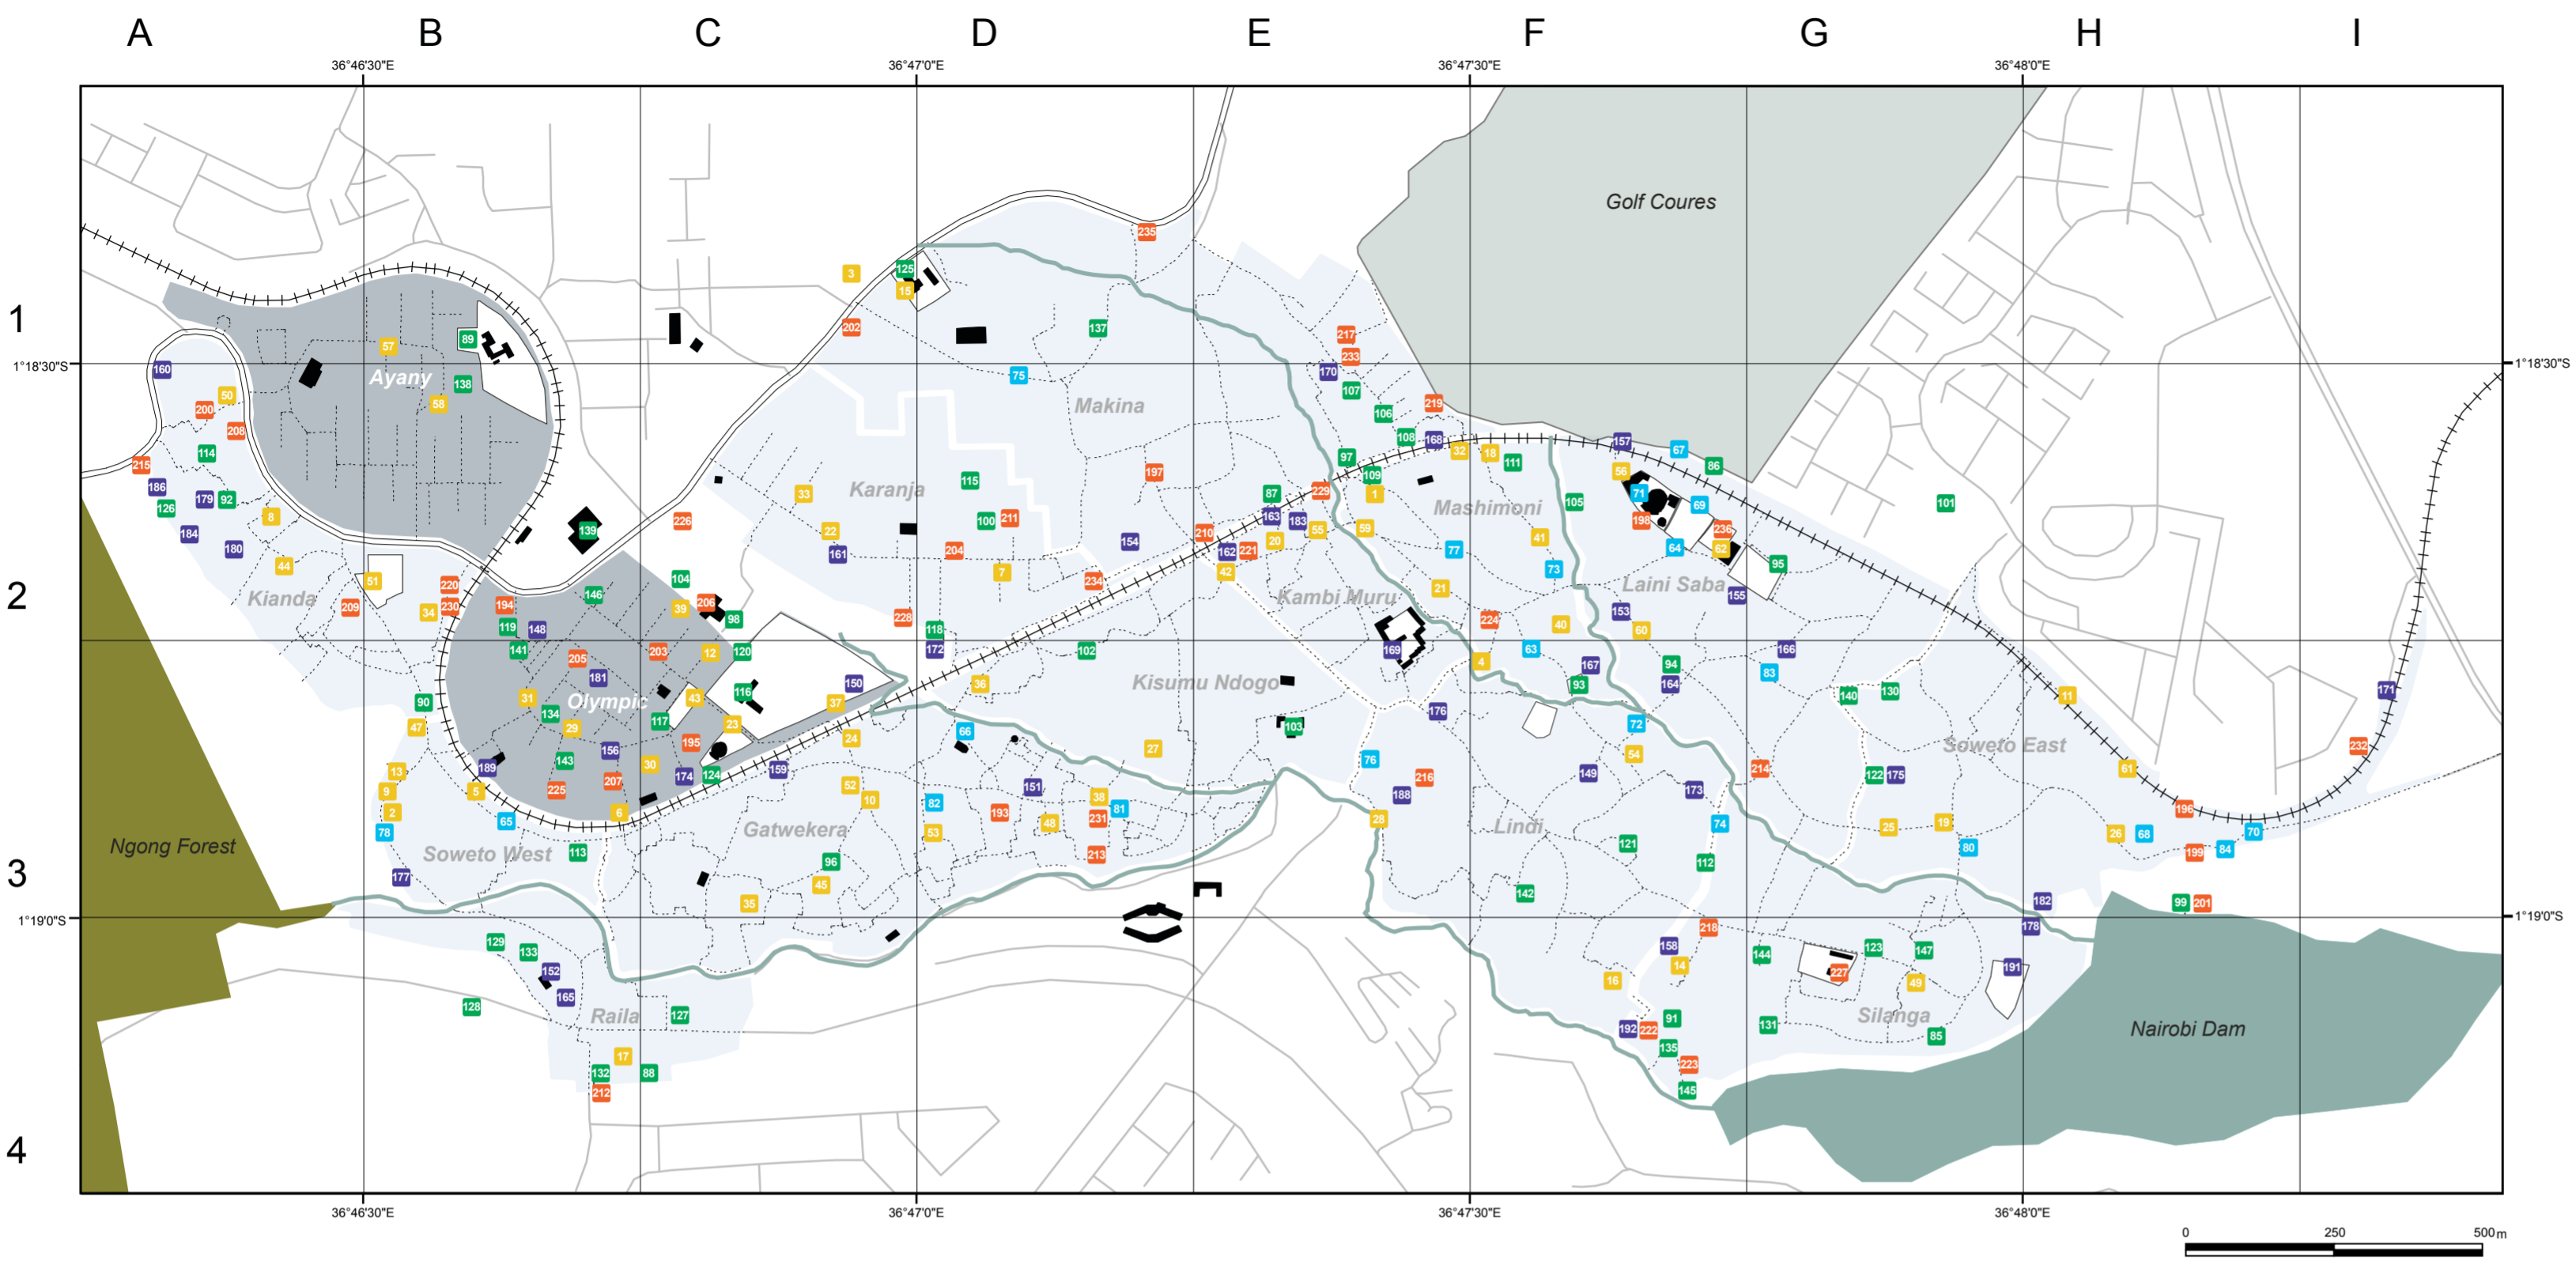

There are few formal schools in Kibera, and all of them are densely populated (sometimes there are 80 students per teacher in one classroom). All of the teachers in the formal schools are trained, and sometimes they have intern teachers. Education in these facilities is free, but students still have to pay for admission, food, and labor for special staff (cooks, guards, etc). The government provides text and exercise books. The schools have big open spaces, playgrounds, and extracurricular activities. There are just 2 formal/public secondary schools with fees that vary around 5000 Ksch (60$) per term.

There also two special schools in Kibera for the deaf and the dumb, and a variety of schools offering technical training such as mechanical work, carpentry, hairdressing, tailoring, computer skills, masonry, bible studies, driving, etc.

Nursery and Kindergarten

1. A.D.C Elim Assembly Nuru Region E2
2. Abib Kindergarten B3
3. Baraka Nursery School C1
4. Better Life Center F3
5. Bidii Nursery School B3
6. Care High Way Little School B3
7. Charity Nursery School D2
8. Day Care Nursery A2
9. Favour Day Care B3
10. Friends Church and School C3
11. Good Hope Nursery School H3
12. Green House School for Deaf C3
13. Happy Kids Children's Center B3
14. Holy Mountain School F4
15. Holy Trinity Nursery School C1
16. Imani Jere Children Center F4
17. Imani Nursery School B4
18. Jamhuri Assembly School F2
19. Jesus Winners Pre-School G3
20. Kambi Muru Nursery E2
21. Kenya Church of Christ E2
22. Kibera Nursery C2
23. Kids Zone C3
24. Kisskodep School C3
25. Lahasa Daycare School G3
26. Laini Saba Salvation Army H3
27. Linda Baby Care D3
28. Lindi Ushirika Nursery School E3
29. Little Angel Kindergarten B3
30. Little Rock Inclusive C3
31. Loam Education Center B2
32. Mashimoni Friends Church E3
33. Mchanganyiko ECD C2
34. Methodist Nursery School B2
35. Miracle and Victory Centre C3
36. Miracle Children Centre D3
37. Mount Sinai Nursery School C3
38. NEEMA Nursery Primary and Pre-Unit C3
39. Nyanya Tota Nursery School D2
40. PAG School F2
41. Patmos Fellowship Church F2
42. Precious Children Centre E2
43. Roster Nursery C3
44. Salvation Army Nursery School A2
45. Seed Junior School C3
46. Shamamah Children School B2

Nursery, Kindergarten and Primary

47. Soweto West LLC Church Nursery School B3
48. St Anne's Nursery School D3
49. St Bakita Nursery School G4
50. St Collins Nursery School A2
51. St Georges Orthodox Nursery School B2
52. St Joseph C3
53. St Stephen Children's Centre D3
54. St Veronica Nursery School F3
55. Sunrose Baby Care/Nursery E2
56. Supa Toto Kindergarten B1
57. Tapa Education Center F2
58. Tenderlines Baby Care School Ayany B2
59. Transform F.H Children Center E2
60. Ushirika Kindergarten F2
61. Wendy Daycare H3
62. Y.M.C.A. Kindergarten and Nursery School F2
63. Changing Times Centre F3
64. Church of God Nursery and Primary School A3
65. Fairview School/Children's Center B3
66. Gifted Hands Educational Centre D3
67. Jakes Academy F2
68. Kibera Blessed Academy H3
69. Kibera Church of God Nursery and Primary School F2
70. Kibera Soweto School H3
71. Laini Saba Nursery and Primary School F2
72. Lindi Ushirika Nursery & Primary School F3
73. Mashimoni Hope School F2
74. MOC Nursery & Primary F3
75. Optimist Educational Centre D2
76. Shape The Child Foundation E3
77. Slum Out reach E2
78. St Catherine Home and Educational Centre B3
79. St John's Baptist School D3
80. St Lazarus School G3
81. St Polly Children Centre D3
82. St Stiphine Children Centre D3
83. Ushirika Children Centre G3
84. Victory Hope Children Centre H3
85. ACK St Emmanuel School G4
86. Akeka Primary School F2
87. Akili Complex E2

Primary